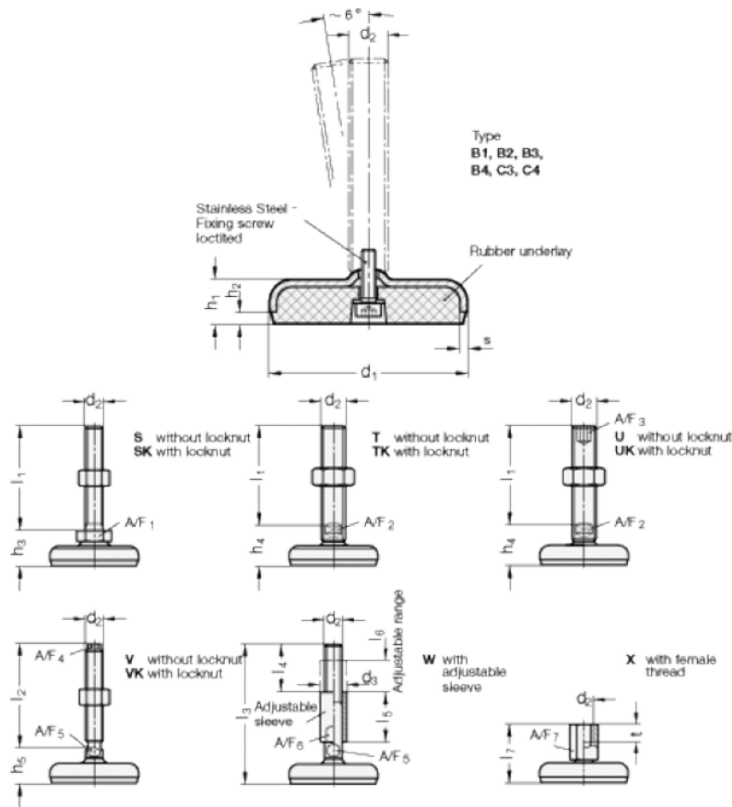

Article number: 2031100M2075B3UK

Description: E+G levelling foot
GN 31-100-M20-75-B3-UK

Note: UK With nut, Hexagon socket at the top, Wrench flat at the bottom

Measures

A/F2	= 15	s = 3
A/F3	= 10	
d1	= 100	
d2	= 20	
h1	= 20	
h2	= 6	
h4 +4.0/0	= 35	
l1	= 75	